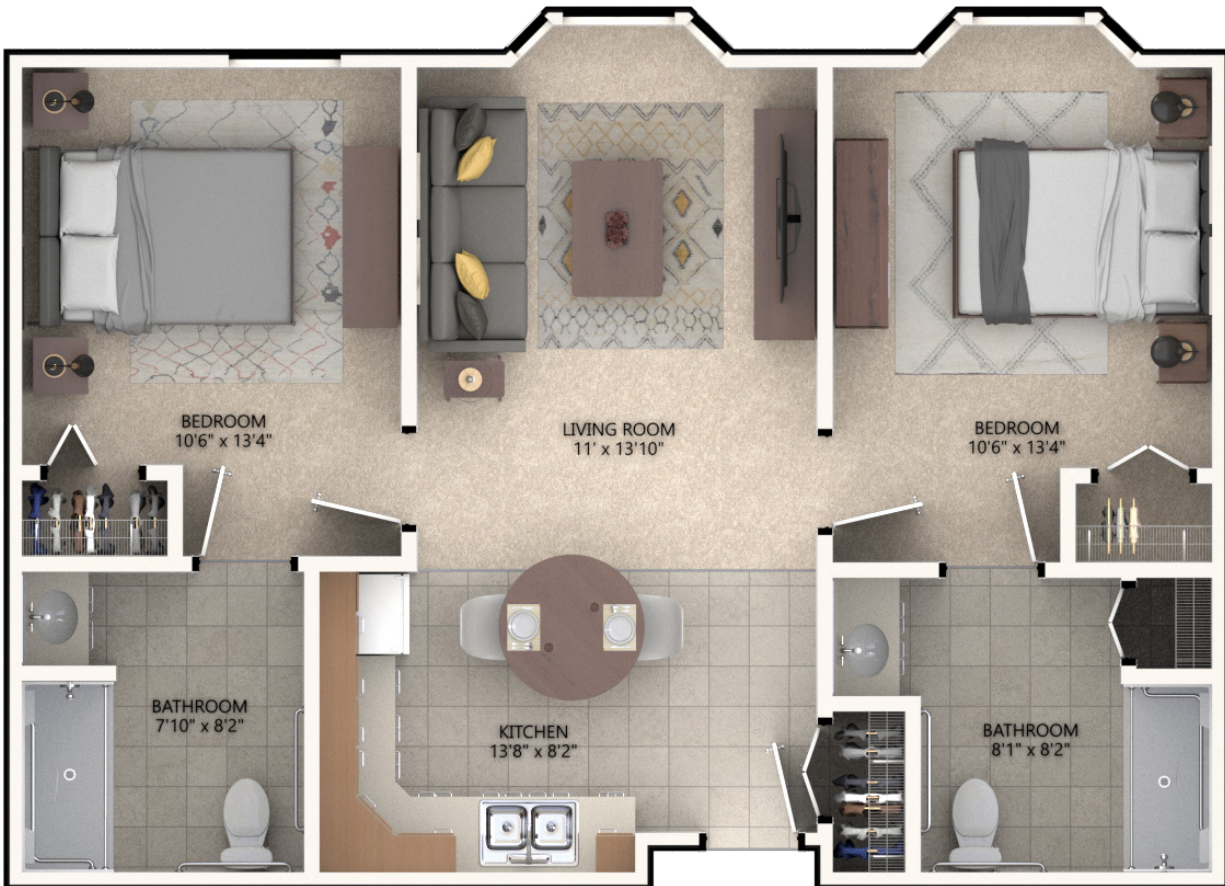

DOW RUMMEL VILLAGE

The Litchfield - Village South
Two Bedroom, Two Bathroom
725 Square Feet

Images are for reference only. Room layout may vary.

Discover the Dow Rummel difference