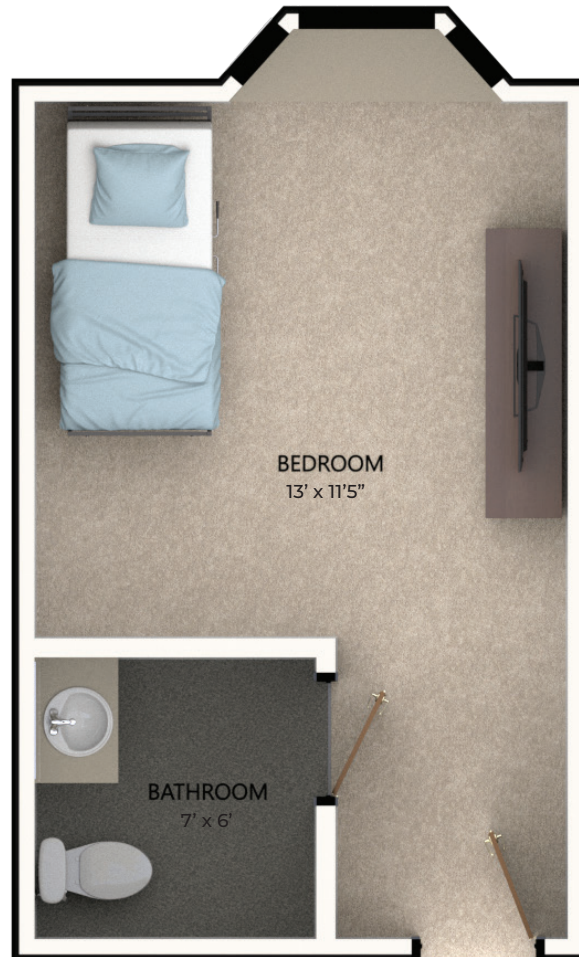

## Skilled Nursing – Large Private 265 Square Feet (living area)

Images are for reference only. Room layout may vary.

*Discover the Dow Rummel difference*

# DOW RUMMEL VILLAGE

**Skilled Nursing – Private**  
150 Square Feet (living area)

Images are for reference only. Room layout may vary.

*Discover the Dow Rummel difference*

## Skilled Nursing – Semi-Private 115 Square Feet (living area)

Images are for reference only. Room layout may vary.

*Discover the Dow Rummel difference*