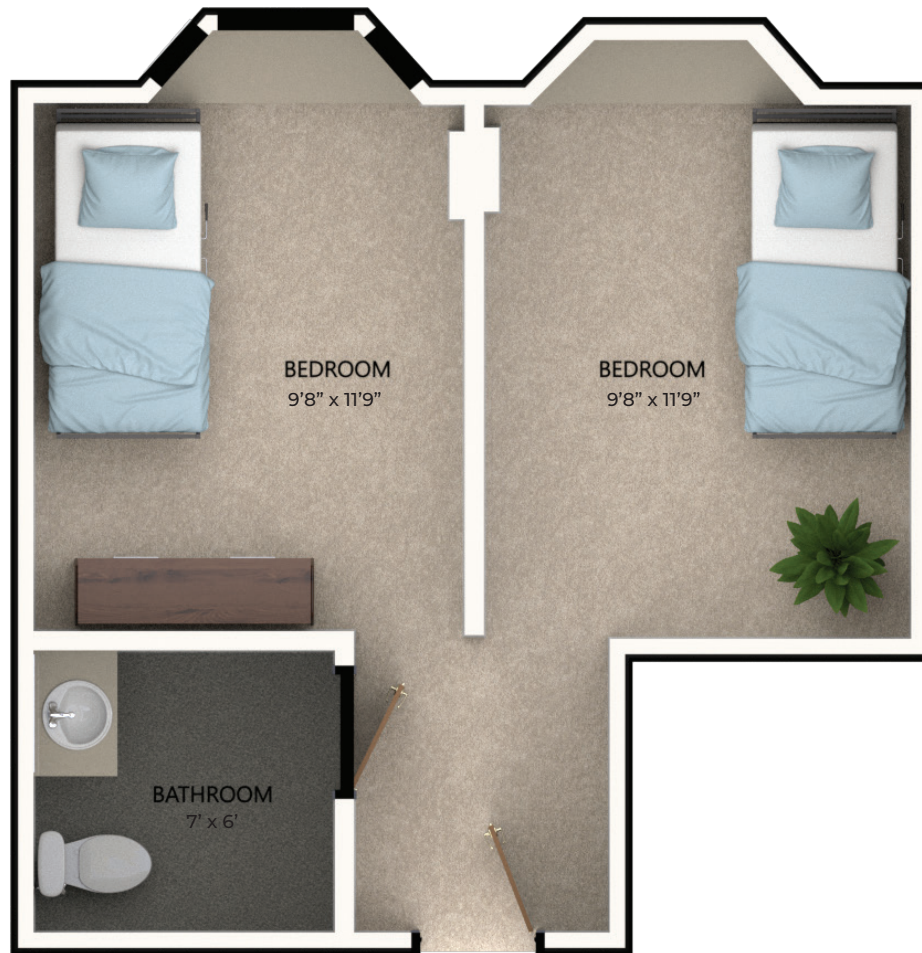

## Skilled Nursing – Large Private 265 Square Feet (living area)

Images are for reference only. Room layout may vary.

*Discover the Dow Rummel difference*

# DOW RUMMEL VILLAGE

**Skilled Nursing – Private**  
150 Square Feet (living area)

Images are for reference only. Room layout may vary.

*Discover the Dow Rummel difference*

## Skilled Nursing – Semi-Private 115 Square Feet (living area)

Images are for reference only. Room layout may vary.

*Discover the Dow Rummel difference*